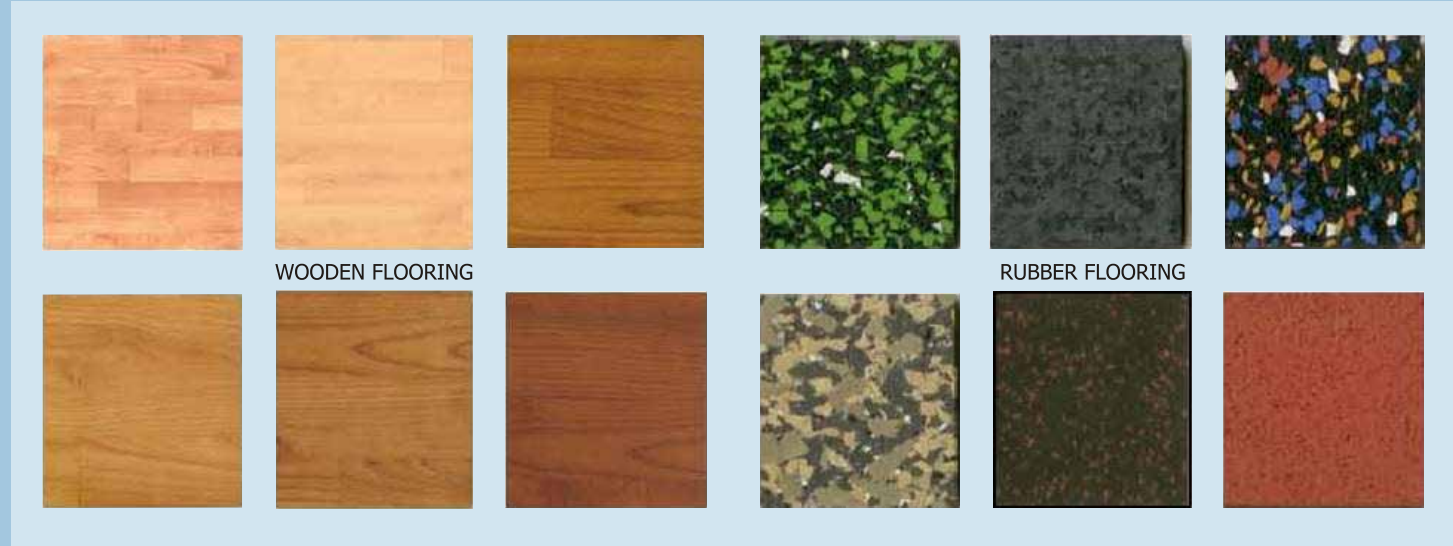

Indoor Sports Flooring

WOODEN FLOORING

RUBBER FLOORING